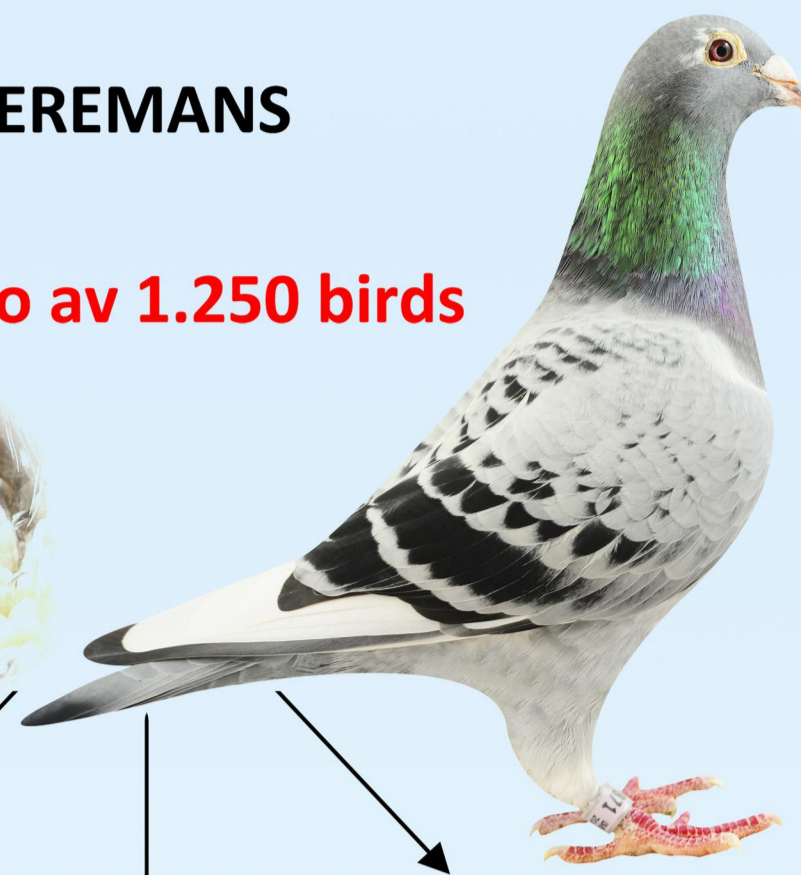

SUPER VAN DEN BULCK ACEBIRD DYNASTY

BRED DOWN FROM THE ORIGINAL DIAMANDS OF LEO HEREMANS

BEST 1 WINNING STRAIN IN BELGIUM <=====
TO +1.000 BIRDS FROM 100-400KM:

- 1 prize 38.871
- 1 prize 13.146
- 1 prize 6.366
- 1 prize 5.901
- 1 Prize 5.182
- 1 prize 4.403
- 1 prize 3.205
- 1 prize 3.173
- 1 prize 3.044
- 1 prize 2.270
- 1 prize 2.143
- 1 prize 2.121
- 1 prize 2.089
- 1 prize 2.061
- 1 prize 1.934
- 1 prize 1.792
- 1 prize 1.595
- 1 prize 1.571
- 1 prize 1.495
- 1 prize 1.465
- 1 prize 1.371
- 1 prize 1.314
- 1 prize 1.313
- 1 prize 1.080
- 1 prize 1.042
- 1 prize 1.001

GOLDEN LADY HEREMANS
BE07-6387871

40 x 1. breeder to av 1.250 birds

NEW GOLDEN LADY
BE11-6269997

5 X in best 100%
19 X in best 10%
1.prize 1.080
BRED:
1. prize 1.571

BROTHER GOEDE RODE
BE08-6139992

BRED TOGETHER

1-2-4-6-14 Nat Ace KBDB
17 x 1. to av 1.250
1. prize to 5.182
1. prize to 3.204
1. prize to 3.044
1. prize to 2.143
1. prize to 1.571
1. prize to 1.495
1. prize to 1.313
1. prize to 1.080
Won/ bred by:
Blauwe Beer
Super sprint 979
Super sprint 980
Super sprint 992
Super sprint 873